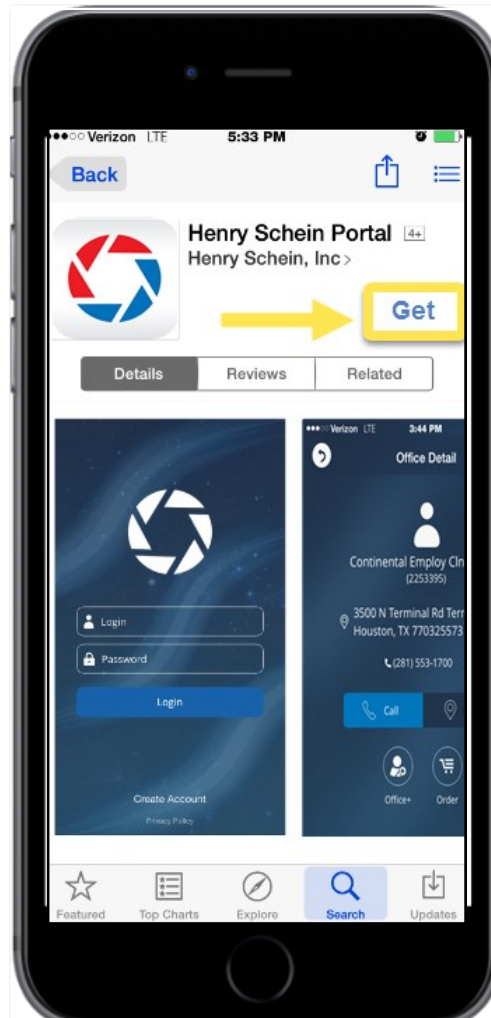

HENRY SCHEIN CUSTOMER PORTAL

iPhone Portal Application | Installation 

SEARCH

1. Locate the **“App Store.”**
2. Search for **“Henry Schein Portal”** app.

INSTALL

1. Select **“Get”** to download the app.

LAUNCH

1. Select **“Portal”** to access.

HENRY SCHEIN CUSTOMER PORTAL

Android Portal Application | Installation 

A

SEARCH

1. Locate the "Play Store."
2. Search for "Henry Schein Portal" app.

B

INSTALL

1. Select "Install" to download the app.

C

LAUNCH

1. Select "Portal" to access.