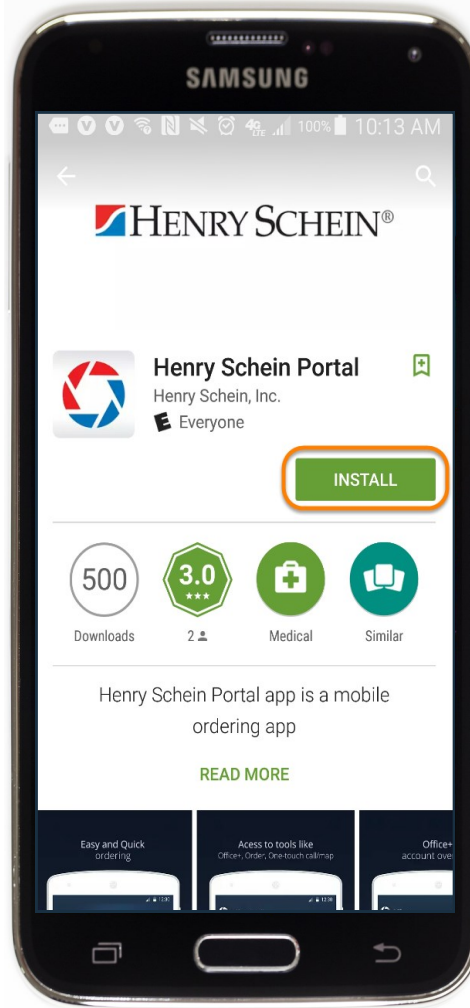

HENRY SCHEIN CUSTOMER PORTAL

iPhone Portal Application | Installation 

SEARCH

1. Locate the **“App Store.”**
2. Search for **“Henry Schein Portal”** app.

INSTALL

1. Select **“Get”** to download the app.

LAUNCH

1. Select **“Portal”** to access.

HENRY SCHEIN CUSTOMER PORTAL

Android Portal Application | Installation 

A

SEARCH

1. Locate the "Play Store."
2. Search for "Henry Schein Portal" app.

B

INSTALL

1. Select "Install" to download the app.

C

LAUNCH

1. Select "Portal" to access.