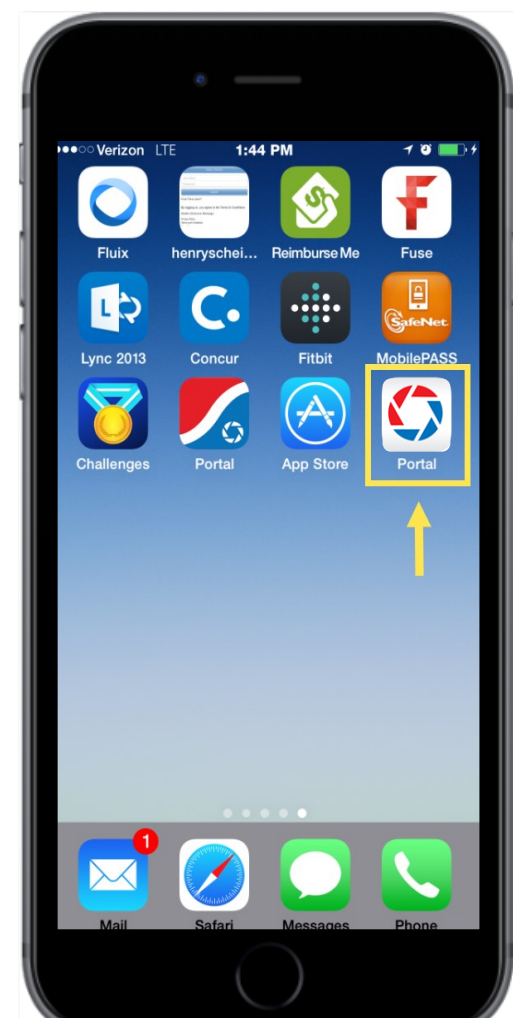

HENRY SCHEIN CUSTOMER PORTAL

iPhone Portal Application | Installation 

SEARCH

1. Locate the **“App Store.”**
2. Search for **“Henry Schein Portal”** app.

INSTALL

1. Select **“Get”** to download the app.

LAUNCH

1. Select **“Portal”** to access.

HENRY SCHEIN CUSTOMER PORTAL

Android Portal Application | Installation 

A

SEARCH

1. Locate the "Play Store."
2. Search for "Henry Schein Portal" app.

B

INSTALL

1. Select "Install" to download the app.

C

LAUNCH

1. Select "Portal" to access.